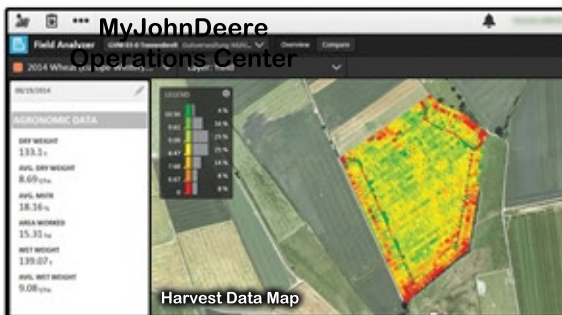

**John Deere & Mustang Filter Sale**

**15%**

off list price on all filters in stock

\$100.00 minimum order  
 Sale ends 10/31/18

The Operations Center is the platform for product management & agronomic decision making.

For more information please call Clair Culver at 315-253-3203 ext. 243 or 315-246-2517

- See what's happening in your operation right now, and learn from your performance time
- Collaborate with the right people and tools to make decisions that save time, optimize yield, and maximize profits.
- Direct your operations by turning your plans into action, and adjusting as conditions change.